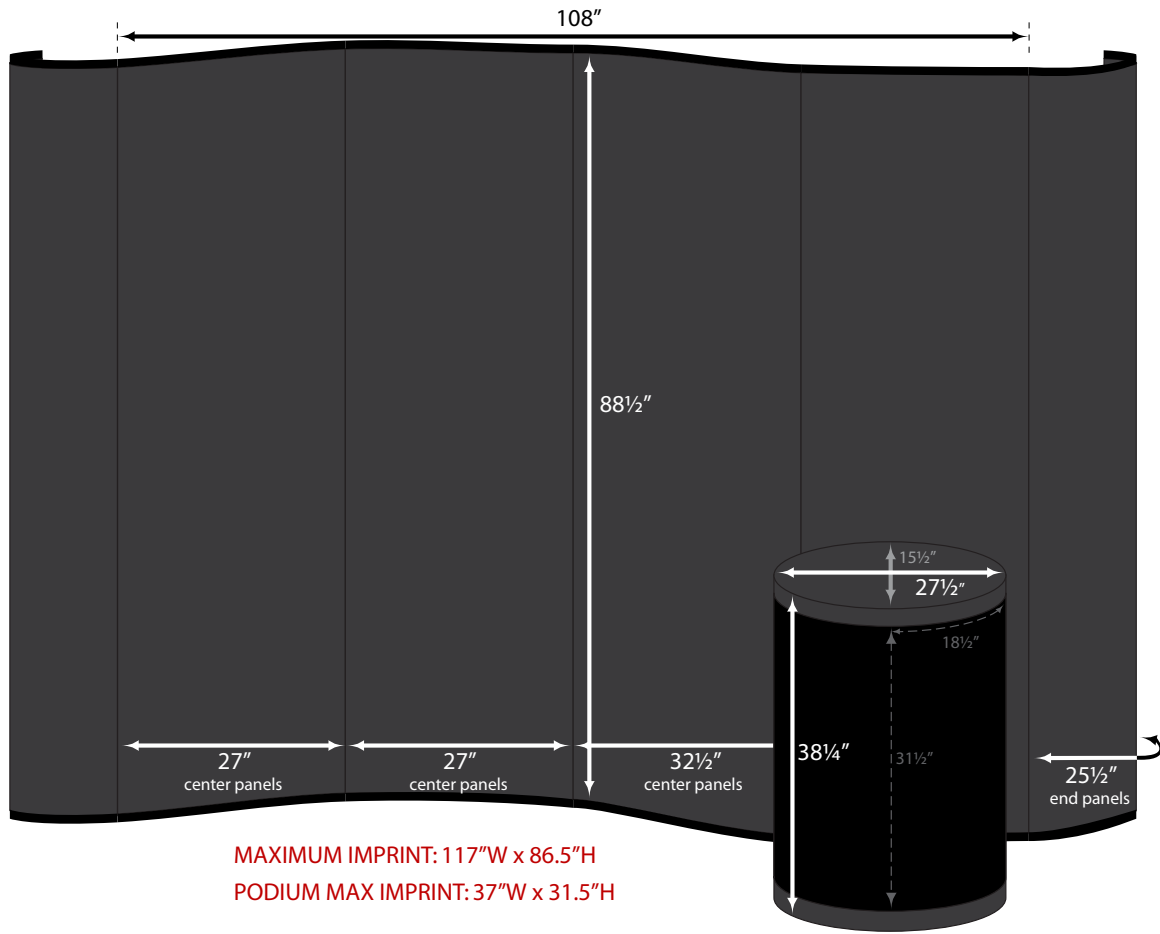

10' Floor Wave Graphic Panel Measurements

top down view