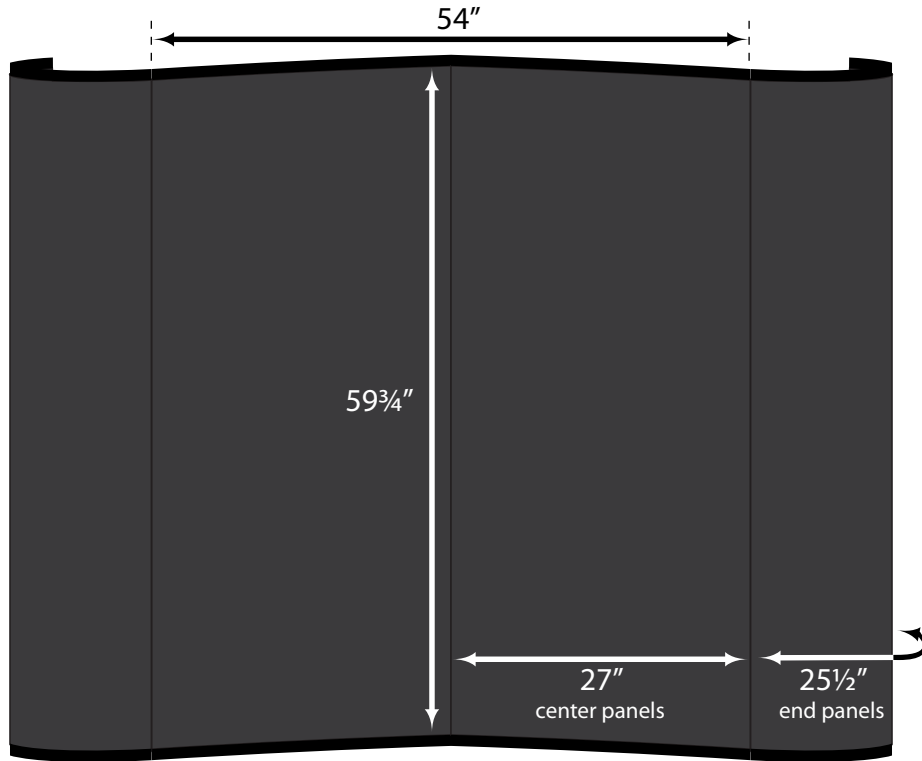

# 6' Tabletop Graphic Panel Measurements

MAXIMUM IMPRINT: 53"W x 58<sup>3</sup>/<sub>4</sub>"H