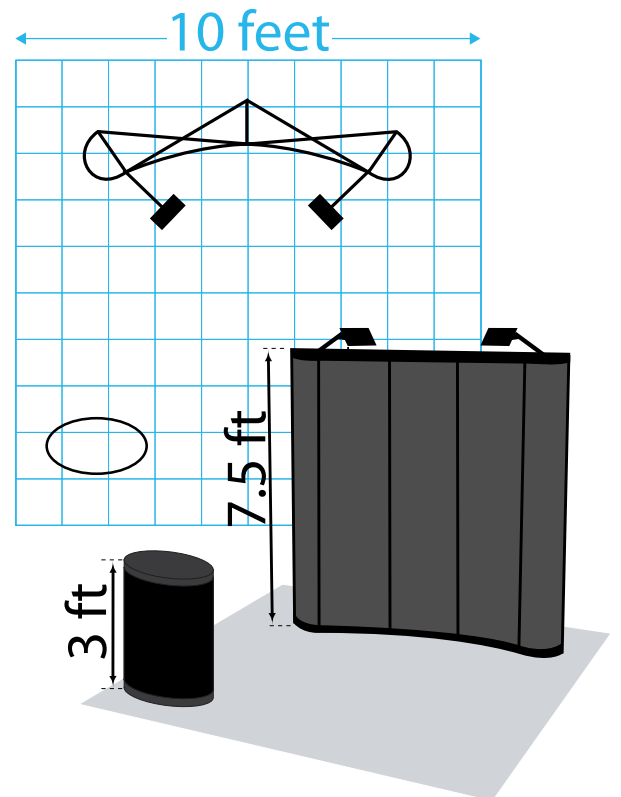

# 8' Floor Graphic Panel Measurements

top down view

**ARTWORK GUIDELINES:**  
 1/8" bleed on each panel  
 150 dpi minimum resolution to size, 300dpi preferred  
 Individual panels cannot exceed 27" in width  
 TOTAL width of panels should not exceed 81"