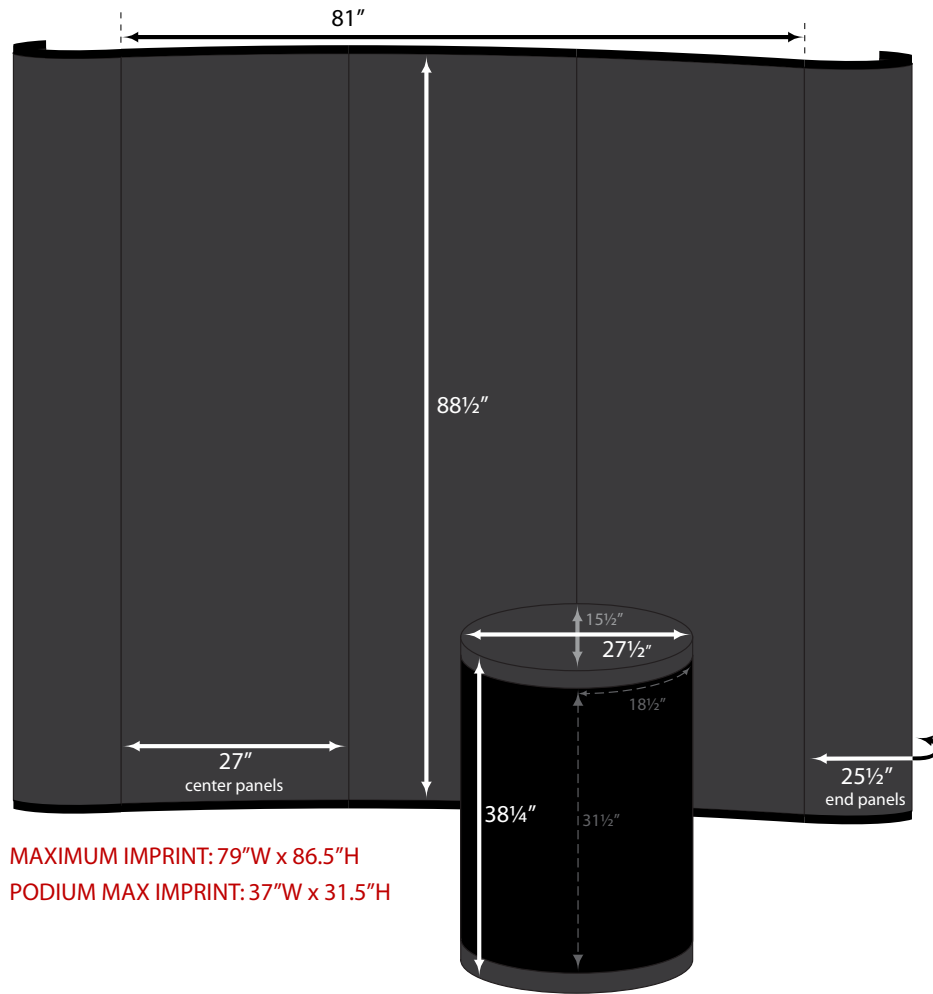

# 8' Floor Graphic Panel Measurements

top down view

**ARTWORK GUIDELINES:**  
 1/8" bleed on each panel  
 150 dpi minimum resolution to size, 300dpi preferred  
 Individual panels cannot exceed 27" in width  
 TOTAL width of panels should not exceed 81"