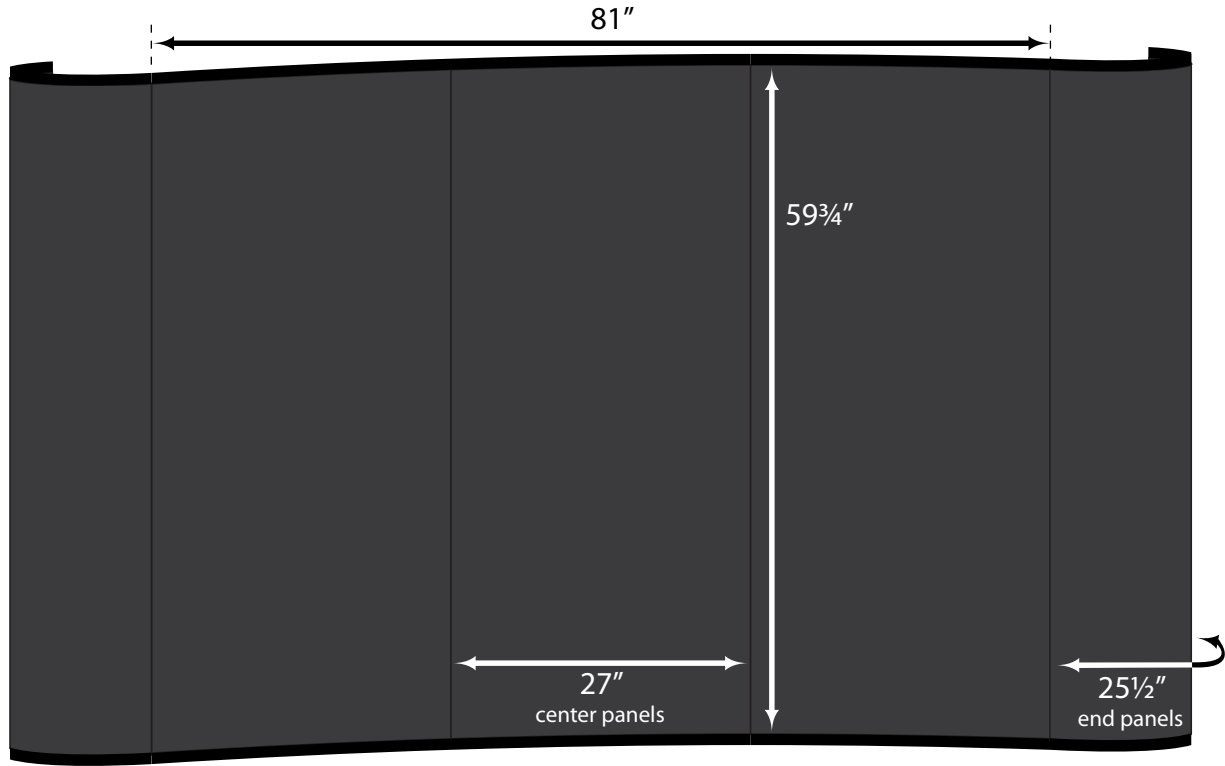

# 8' Tabletop Graphic Panel Measurements

MAXIMUM IMPRINT: 80"W x 58<sup>3</sup>/<sub>4</sub>"H